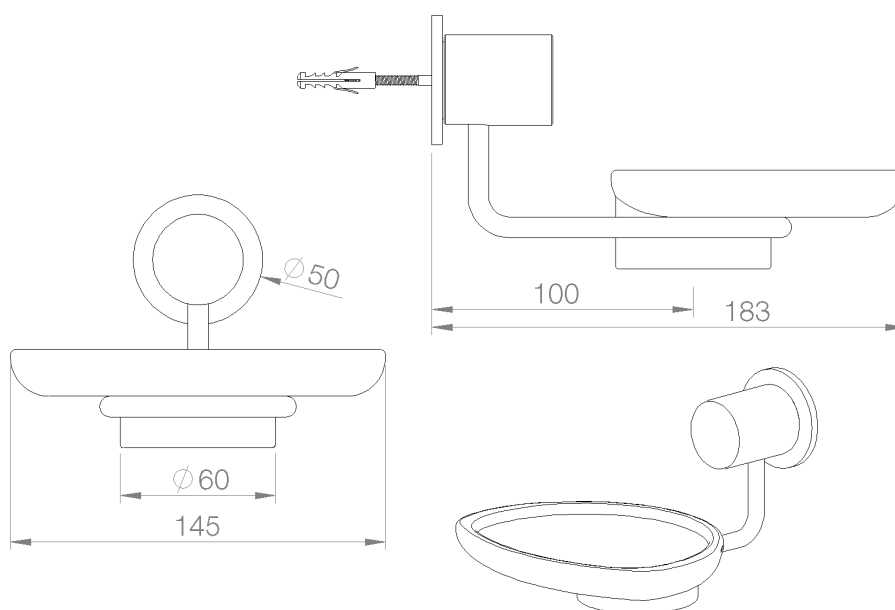

Porte-savon

Zeephouder

Soap dish

**Picture**

**Product details**

**Technical drawing**

RA0.V01